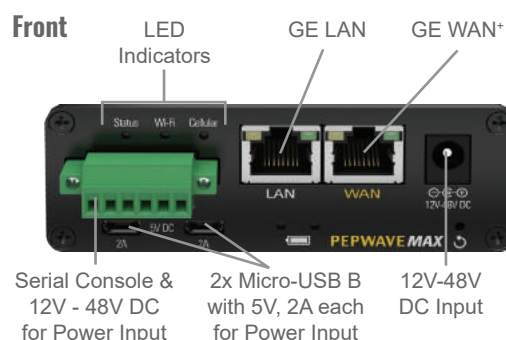

MAX Transit Duo

Dual LTE-A Pro Router for Transportation Wi-Fi

Specifications

MAX-TST-DUO	
Cellular WAN Interfaces	Dual LTE Modems
SpeedFusion Hot Failover	●
SpeedFusion WAN Smoothing	○ #
SpeedFusion Bandwidth Bonding	○ #
Number of PepVPN SpeedFusion Peers	2 / 5 ^
WAN Interface	1x GE*
LAN Interface	1x GE
Load Balancing/Failover	●
Router Throughput	400Mbps
SpeedFusion Throughput (No Encryption)	100Mbps
SpeedFusion Throughput (256-bit AES)	60Mbps
Recommended Users	150
Downlink/Uplink Datarate	100Mbps/50Mbps (LTE Modem) 300Mbps/50Mbps (LTE-A Modem) 600Mbps/150Mbps (LTE-A Pro Modem)
Wi-Fi Standard	802.11ac/a/b/g/n 2x2 MIMO
Transmit Power (2.4GHz / 5GHz)	19dBm / 21dBm
Simultaneous Dual-Band Wi-Fi AP	●
Antenna Connectors	4x SMA Cellular, 1x SMA GPS, 2x RP-SMA Wi-Fi
Power Input	Device: 12V – 48V DC AC Adapter: AC Input 100V – 240V / DC Output 12V Terminal Block: 12V – 48V DC 2x Micro-USB B with 5V, 2A each for Power Input
Power Consumption	9.2W (nominal), 18W (max.)
Dimensions (L x W x H)	6.3 x 3.8 x 1.3 inches 160 x 97 x 33.5 mm
Weight	1.3 pounds 590 grams
Operating Temperature	-40° – 149°F -40° – 65°C
Humidity	15% – 95% (non-condensing)
Warranty	1-Year Limited Warranty
Package Content	MAX Transit Duo, 12V2A Power Supply (ACW-601), 2x Dual Band Wi-Fi Antennas (ACW-341), 1x GPS Active Antenna (ACW-232), 4x LTE Antennas (ACW-813 or ACW-234), 1 Pair of Mounting Brackets (ACW-724), 6pin Terminal Block Connector

Front

Available as a license add-on.

^2 PepVPN Peers are enabled by default. 5 PepVPN Peers are enabled for PrimeCare models which requires PrimeCare Subscription, complimentary for the first year.

* The WAN port can act as a LAN port if needed.