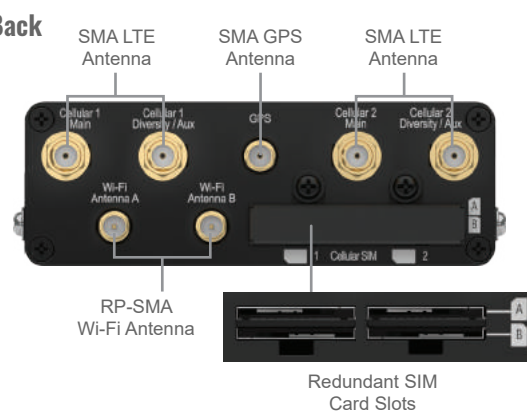

MAX Transit Duo

Dual LTE-A Pro Router for Transportation Wi-Fi

Specifications

MAX-TST-DUO	
Cellular WAN Interfaces	Dual LTE Modems
SpeedFusion Hot Failover	●
SpeedFusion WAN Smoothing	○ #
SpeedFusion Bandwidth Bonding	○ #
Number of PepVPN SpeedFusion Peers	2 / 5 ^
WAN Interface	1x GE*
LAN Interface	1x GE
Load Balancing/Failover	●
Router Throughput	400Mbps
SpeedFusion Throughput (No Encryption)	100Mbps
SpeedFusion Throughput (256-bit AES)	60Mbps
Recommended Users	150
Downlink/Uplink Datarate	100Mbps/50Mbps (LTE Modem) 300Mbps/50Mbps (LTE-A Modem) 600Mbps/150Mbps (LTE-A Pro Modem)
Wi-Fi Standard	802.11ac/a/b/g/n 2x2 MIMO
Transmit Power (2.4GHz / 5GHz)	19dBm / 21dBm
Simultaneous Dual-Band Wi-Fi AP	●
Antenna Connectors	4x SMA Cellular, 1x SMA GPS, 2x RP-SMA Wi-Fi
Power Input	Device: 12V – 48V DC AC Adapter: AC Input 100V – 240V / DC Output 12V Terminal Block: 12V – 48V DC 2x Micro-USB B with 5V, 2A each for Power Input
Power Consumption	9.2W (nominal), 18W (max.)
Dimensions (L x W x H)	6.3 x 3.8 x 1.3 inches 160 x 97 x 33.5 mm
Weight	1.3 pounds 590 grams
Operating Temperature	-40° – 149°F -40° – 65°C
Humidity	15% – 95% (non-condensing)
Warranty	1-Year Limited Warranty
Package Content	MAX Transit Duo, 12V2A Power Supply (ACW-601), 2x Dual Band Wi-Fi Antennas (ACW-341), 1x GPS Active Antenna (ACW-232), 4x LTE Antennas (ACW-813 or ACW-234), 1 Pair of Mounting Brackets (ACW-724), 6pin Terminal Block Connector

MAX-TST-DUO

Front

Back

Available as a license add-on.

^2 PepVPN Peers are enabled by default. 5 PepVPN Peers are enabled for PrimeCare models which requires PrimeCare Subscription, complimentary for the first year.